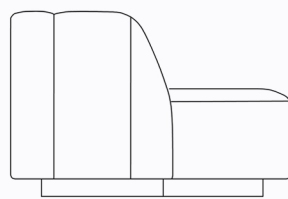

# CRYSTAL HOME EDITION

3 seater sofa

D 110

W 220

H 75

220 cm / 87"

42 cm / 16"  
75 cm / 30"

110 cm / 43"

105 cm / 41"

115 cm / 45"

## HOME EDITION

3 seater sofa

D 110

W 220

H 75

## MATERIALS

Structure: cross solid beech, plywood and panels.

Base: lacquered solid beech.

Fixed seat and back rest: HR polyurethane foam 37kg/m<sup>3</sup>, covered with polyurethane contact foam 20kg/m<sup>3</sup>.